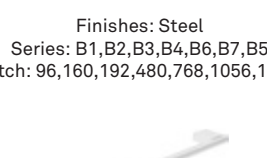

Finishes: Steel
Series: BA,BB,BC,BD
Pitch: 96,160,192,480

Finishes: White
Series: BE,BF,BG,BH
Pitch: 96,160,192,480

Finishes: Aluminium
Series: KN
Pitch: 160

Finishes: Nickel
Series: MU
Pitch: 160

Finishes: Nickel
Series: M1
Pitch: 160

Finishes: Steel
Series: PJ,PK,PL
Pitch: 160,352,576

Finishes: Steel
Series: C2,C3,C4,C5
Pitch: 28,128,192,480

Finishes: Nickel
Series: DM, DN, DP
Pitch: 1hole, 96,160

Finishes: Steel
Series: B1,B2,B3,B4,B6,B7,B5
Pitch: 96,160,192,480,768,1056,1216

Finishes: Aluminium
Series: KE,KA,KB
Pitch: 128,192,480

Finishes: Aluminium
Series: KH,KI,KJ,KL
Pitch: 28,128,192,480

Finishes: Nickel,
Series: H1,H2,H3H4,H5,H6,H7,HZ,HY,HX
Pitch: 96,160,192,480,768,1056,1216

Finishes: White
Series: D1,D2,D3,D4,D5,D6,D7,DZ,DY,DX
Pitch: 96,160,192,480,768,1056,1216

Finishes: Chromed
Series: AA,AB,AC,AD
Pitch: 32,128,192,480

Finishes: Semipolished silver
Series: G6
Pitch: 128

Finishes: Glamour wooden colours
Series: L
Pitch: 128