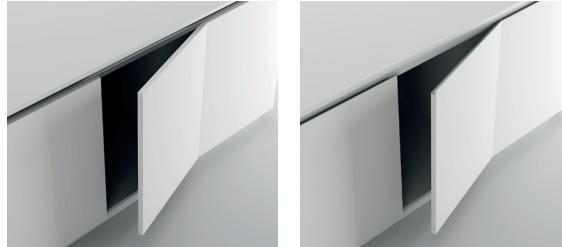

// OPENING SYSTEMS STYLE

GROOVE

“C” SHAPED GROOVE FLAT GROOVE

ALUMINIUM

MATT ALUMINIUM

WHITE ALUMINIUM

BLACK ALUMINIUM

MATT LACQUERED